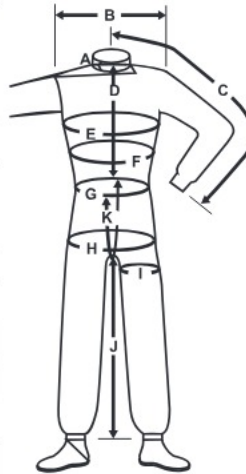

IT TAKES 2 TO MEASURE • BE PRECISE ON MEASUREMENTS
DO NOT ADD FOR ALLOWANCE • USE CLOTH TAPE

PLEASE E-MAIL YOUR ORDER FORM TO Bill@SecurityRace.com
This form must be emailed or mailed in to place order. We will not take orders over the phone.

	INCHES
A NECK SIZE	
B END OF SHOULDER ACROSS TO END OF SHOULDER	
C CENTERLINE OF NECK WITH ARM BENT TO WRIST BONE	
D BACK OF NECK TO WAIST	
E CHEST CIRCUMFERENCE Arms relaxed at sides	
F CIRCUMFERENCE MIDWAY BETWEEN CHEST AND WAIST	
G NATURAL WAIST CIRCUMFERENCE Don't use pants size	
H HIP CIRCUMFERENCE OVER LARGEST PART OF BUTTOCKS	
I THIGH CIRCUMFERENCE Biggest part of thigh	
J CROTCH SEAM TO ANKLE ANKLE BONE	
K FRONT OF WAIST THRU CROTCH TO BACK OF WAIST	
L HEIGHT *	' "
M WEIGHT *	lbs

Men's & Unisex Jacket/Top							
Size	XS	S	M	L	XL	2X	3X
Men's Chest	32	34-36	38-40	42-44	46-48	50-52	54-56
Women's	4-6	8-10	12-14	16-18	20	22W-24W	26W

Men's & Unisex Pant							
Size	XS	S	M	L	XL	2X	3X
Waist	28	30-32	34-36	38-40	42-44	46-48	50-52
Inseam	29"	30"	31"	32"	33"	33"	33"
Women's	4-6	8-10	12-14	16-18	20	20W-22W	24W

CUT GLOVES

Size	Inches	CM
XS	6	15
S	7	18
M	8	20.5
L	9	23
XL	10	25.5
XXL	11	28
XXXL	12	30.5

KEVLAR-STEEL

CUT SLEEVES

SELECT YOUR COLOR

ORANGE YELLOW

BLACK BLUE RED

KEVLAR-STEEL